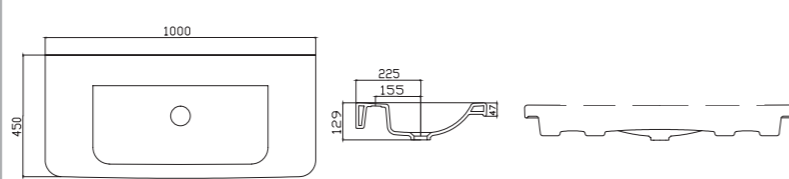

NOVA

NO42ELV01
NOVA ETAJERLİ LAVABO (45x100)

NO42ELV01
NOVA FURNITURE BASIN (45x100)